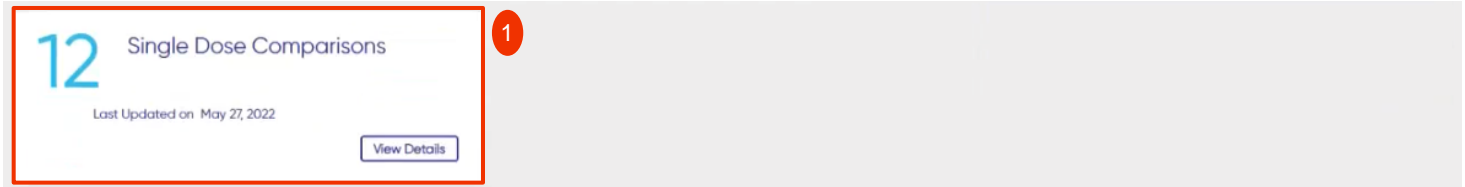

Single Dose Comparisons – GPO Member

Quick Reference Card

How to access Single Dose Comparisons in AB GPOconnect

To access AB GPOconnect, use the following URL: <https://workspaceabc.force.com/gpoconnect>

Access Single Dose Comparisons

1. Select the **Single Dose Comparisons** tile on the GPOconnect homepage.