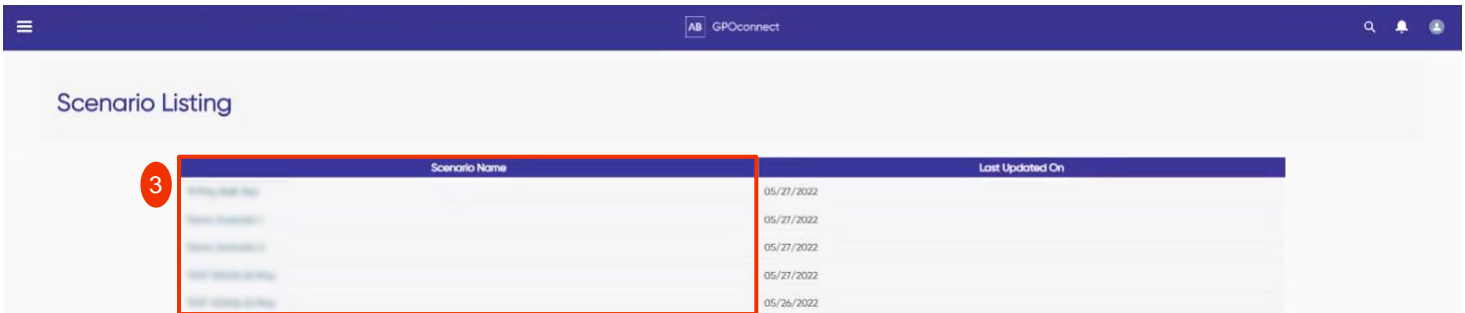

Single Dose Comparisons – GPO Member

Quick Reference Card

How to access Single Dose Comparisons in AB GPOconnect

To access AB GPOconnect, use the following URL: <https://workspaceabc.force.com/gpoconnect>

Access Single Dose Comparisons

1. Select the **Single Dose Comparisons** tile on the GPOconnect homepage.

2. The **Scenario Listings** page displays.
3. Select the desired **Scenario Name**.

4. The **Scenario** displays. Select **Export As** and **Excel** or **PDF** to export the scenario.